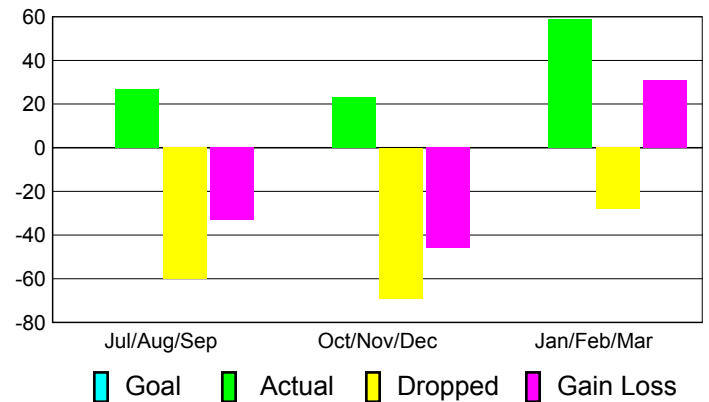

Membership Results 2010-2011

Goal, New, Dropped, Gain/Loss

Comparison of Membership Gain/Loss

Current Year Compared to the Previous Year