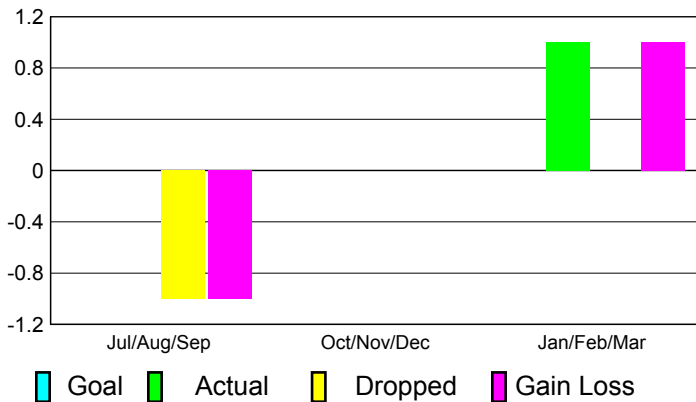

2010-2011 GMT Reports for District (or Undistricted) **District LC 3**

GMT: **Mr. Edison Karnopp**

Location: **BRAZIL**

GMT CA: **3**

CLUBS

**Club Results
2010-2011**

**Clubs
2009-2010**

Month	New Club Goal	Actual New Clubs	Actual Dropped Clubs	Gain/Loss of Clubs	Gain/Loss of Clubs
Jul/Aug/Sep	0	0	-1	-1	0
Oct/Nov/Dec	0	0	0	0	0
Jan/Feb/Mar	0	1	0	1	0
Totals	0	1	-1	0	0

Club Results 2010-2011

Goal, New, Dropped, Gain/Loss

Comparison of Club Gain/Loss

Current Year Compared to the Previous Year

YTD Status Quo Clubs 2010-2011

Status Quo Clubs Compared to Status Quo Members

MEMBERSHIP