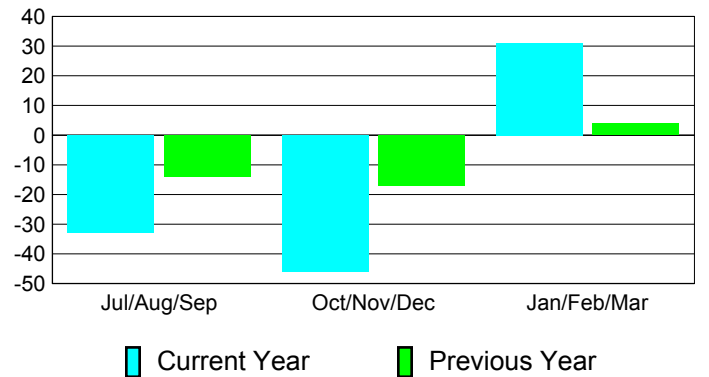

**Membership Results
2010-2011**

**Membership
2009-2010**

Month	Net Memb Goal	Actual New Memb	Actual Dropped Memb	Gain/Loss of Memb	Gain/Loss of Memb
Jul/Aug/Sep	0	27	-60	-33	-14
Oct/Nov/Dec	0	23	-69	-46	-17
Jan/Feb/Mar	0	59	-28	31	4
Totals	0	109	-157	-48	-27

Membership Results 2010-2011

Goal, New, Dropped, Gain/Loss

Comparison of Membership Gain/Loss

Current Year Compared to the Previous Year

Gender Comparison 2010-2011

Jul/Aug/Sep

Oct/Nov/Dec

Jan/Feb/Mar